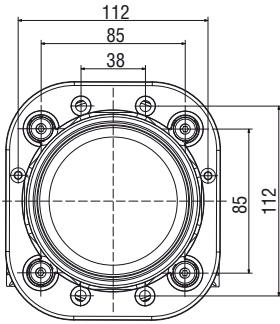

Yeni
New

Bi-Halogen Kısa + Uzun Hüzme Far

*Bi-Halogen
Low + High Beam Lamp*

Araç ön aydınlatma / Vehicle Front Lighting
Ece onaylı / Ece Homologated

Işık Dağılımı / Light Distribution

Ürün No Product No	Servis No (Ampülsüz) Service No (Without Bulb)	Volt Voltage	Ayar Tipi Adjustment Type	Cam Tipi Glass Type	Ampul Bulb	Araç Soket Vehicle Socket	Lot (Adet/Piece)
14247F	14247E	24 V	Manuel (Manual)	Çizgisiz (Without Stripe)	H7 / 70W	DELPHI 12059180	20
14248F (RHD)	14248E (RHD)						20
14249F	14249E		Ayar Motorlu (With Leveling Acuator)			TYCO (AMP) 282080-1	20
14250F (RHD)	14250E (RHD)						20