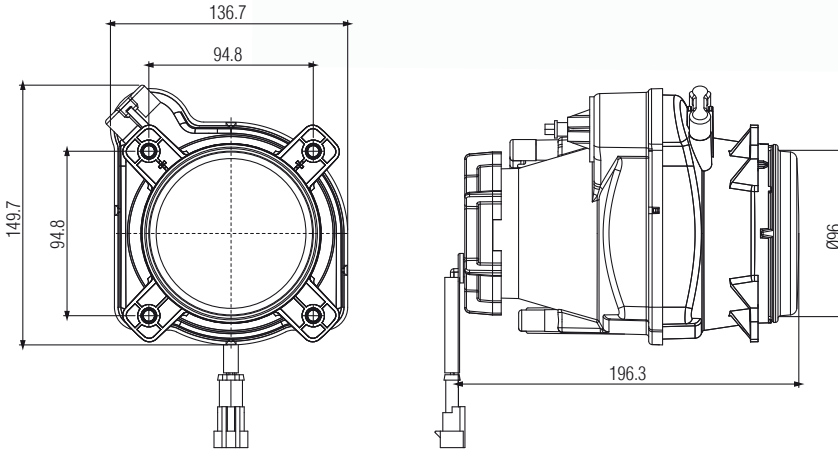

Cadface® Merceklı Kısa Hüzme Far *Projected Low Beam*

Araç ön aydınlatma / *Vehicle Front Lighting*
Ece onaylı / *Ece Homologated*