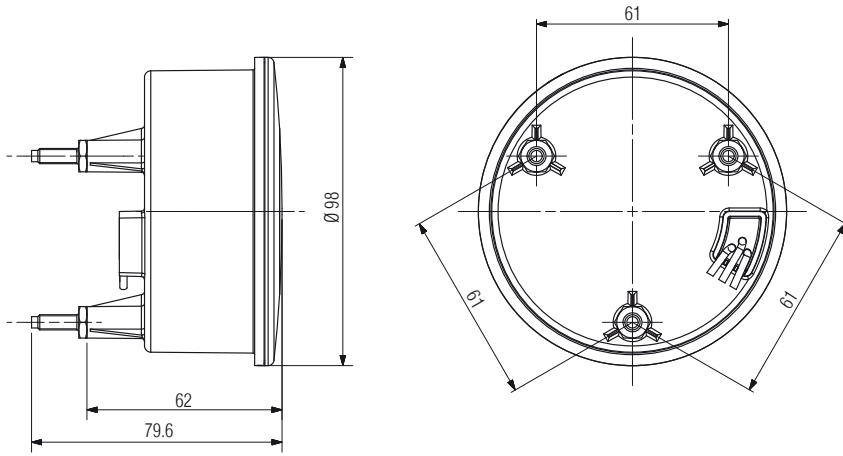

Ürün No Product No	Servis No (Ampülsüz) Service No (Without Bulb)	Volt Voltage	Fonksiyon Functions	Ampul Bulb	Araç Soket Vehicle Socket	Lot (Adet/Piece)
13445F	-	12 V	Sinyal + Pozisyon (Signal + Position)	LED	TYCO (AMP) 282087 - 1	30
13446F	-	24 V				30