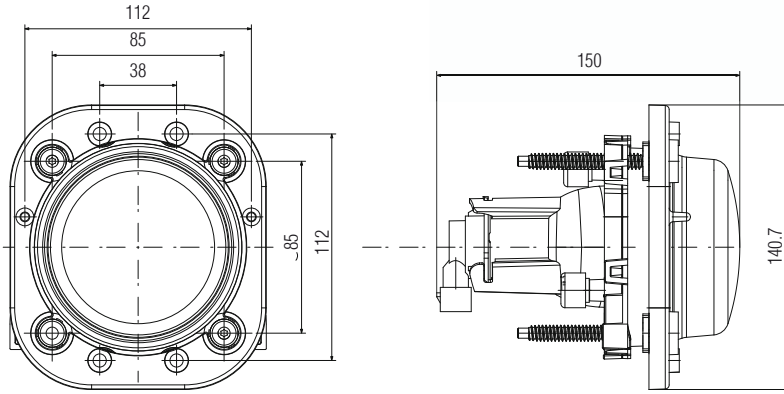

Yeni
New

Ø 55 Merceкли Kısa Hüzme Far

Ø 55 Projected Low Beam

Araç ön aydınlatma / Vehicle Front Lighting
Ece onaylı / Ece Homologated