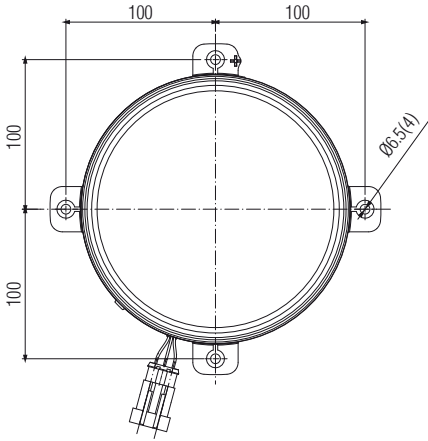

Ürün No Product No	Servis No (Ampülsüz) Service No (Without Bulb)	Volt Voltage	Ayar Tipi Adjustment Type	Cam Tipi Glass Type	Ampul Bulb	Araç Soket Vehicle Socket	Lot (Adet/Piece)
15215F	15215E	12 V	Manuel (Manual)	Çizgisiz (Without Stripe)	H1 / 70W P21 W	TYCO (AMP) 282087-1	12
15216F	15216E	24 V					12