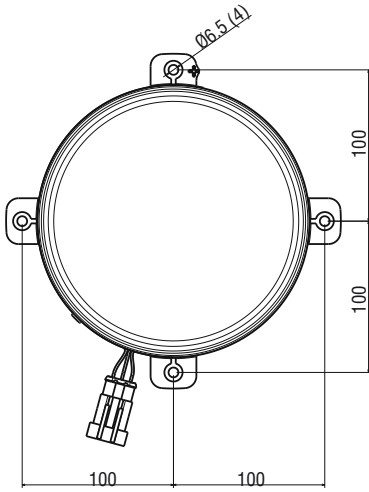

Araç ön aydınlatma / Vehicle Front Lighting
Ece onaylı / Ece Homologated