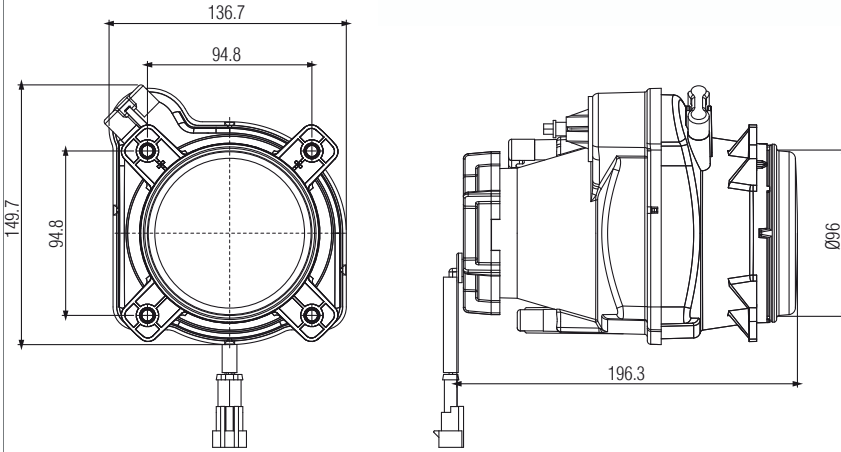

Yeni
New

Cadface® Mercekli Kısa Hüzme Far + Pozisyon (Ledli)

(Askeri araçlar için)

Projected Low Beam

+ Positioning (With Led)

(For Military Vehicles)

Araç ön aydınlatma / Vehicle Front Lighting
Ece onaylı / Ece Homologated

Işık Dağılımı / Light Distribution

Ürün No Product No	Servis No (Ampülsüz) Service No (Without Bulb)	Volt Voltage	Ayar Tipi Adjustment Type	Cam Tipi Glass Type	Ampul Bulb	Araç Soket Vehicle Socket	Lot (Adet/Piece)
13920F	13920E	12 V	Manuel (Manual)	Çizgisiz (Without Stripe)	H1 / 55W LED	TYCO (AMP) 282080-1	14
13918F	13918E	24 V			H1 / 70W LED		14
13919F	13919E	12 V	Ayar Motorlu (With Leveling Acuator)		H1 / 55W LED		14
13917F	13917E	24 V			H1 / 70W LED		14