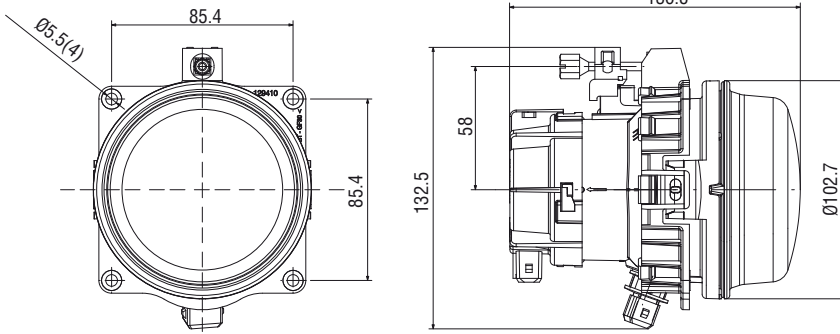

Yeni
New

Yeni Cadface Spot Uzun Hüzme + Park (Pozisyon) Far (Uzun Camlı)

*New Cadface Spot
High Beam + Park (Positioning)
Lamp (Long Glass)*

Araç ön aydınlatma / Vehicle Front Lighting
Ece onaylı / Ece Homologated

Ürün No Product No	Servis No (Ampülsüz) Service No (Without Bulb)	Volt Voltage	Cam Tipi Glass Type	Ampul Bulb	Araç Soket Vehicle Socket	Lot (Adet/Piece)
14217F	14217E	12 V	Çizgisiz (Without Stripe)	H1 / 55W	TYCO (AMP) 282762-1	30
14086F	14086E	24 V		H1 / 70W		30