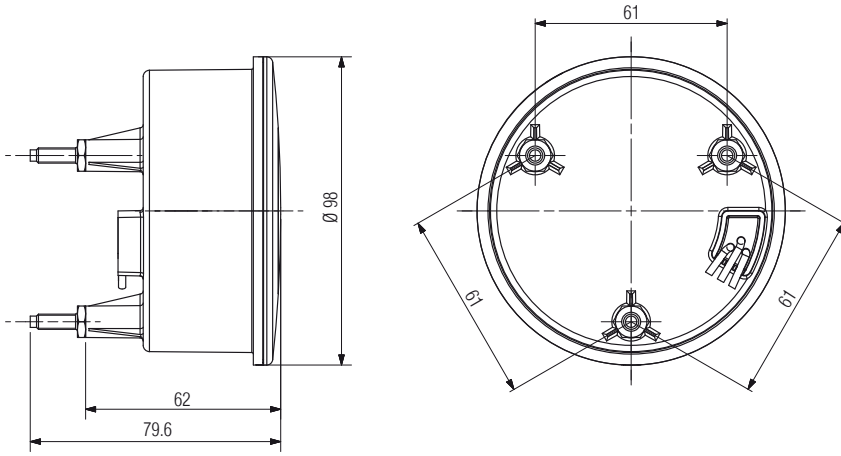

Ürün No Product No	Servis No (Ampülsüz) Service No (Without Bulb)	Volt Voltage	Fonksiyon Functions	Ampul Bulb	Araç Soket Vehicle Socket	Lot (Adet/Piece)
13277F	-	12 V	Stop + Pozisyon (Stop + Position)	LED	TYCO (AMP) 282087 - 1	30
13278F	-	24 V				30
13961F	-	12 V	Sinyal (Signal)	LED	TYCO (AMP) 282080 - 1	30
13962F	-	24 V				30
13279F	-	12 V	Sinyal + Refleks (Signal + Reflex)	LED	TYCO (AMP) 282080 - 1	30
13280F	-	24 V				30