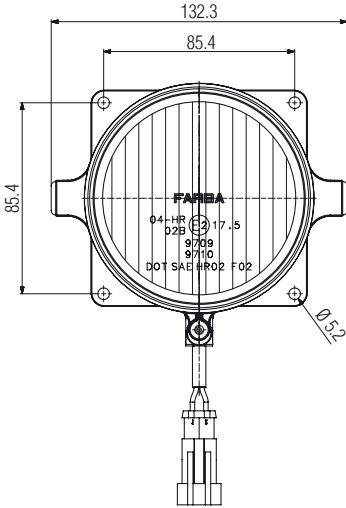

Araç ön aydınlatma / Vehicle Front Lighting
Ece onaylı / Ece Homologated