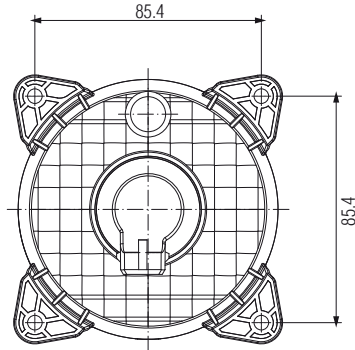

Ürün No Product No	Servis No (Ampülsüz) Service No (Without Bulb)	Volt Voltage	Lens Tipi Lens Type	Ampul Bulb	Araç Soket Vehicle Socket	Lot (Adet/Piece)
13987F	13987E	12 V	PC Lens (PC Lens)	P13W	FCI - PPI0001038	24