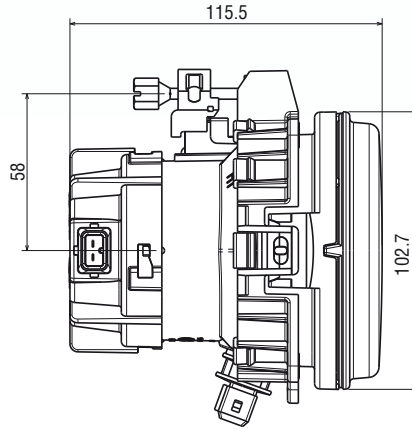

Yeni Cadface Spot Uzun Hüzme + Park (Pozisyon) Far

*New Cadface Spot
High Beam +
Park (Positioning) Lamp*

Araç ön aydınlatma / Vehicle Front Lighting
Ece onaylı / Ece Homologated

Işık Dağılımı / Light Distribution

Ürün No Product No	Servis No (Ampülsüz) Service No (Without Bulb)	Volt Voltage	Cam Tipi Glass Type	Ampul Bulb	Araç Soket Vehicle Socket	Lot (Adet/Piece)
13114F	13114E	12 V	Çizgisiz (Without Stripe)	H1 / 55W / W5W	TYCO (AMP) 282762-1	30
12939F	12939E	24 V		H1 / 70W / W5W		30