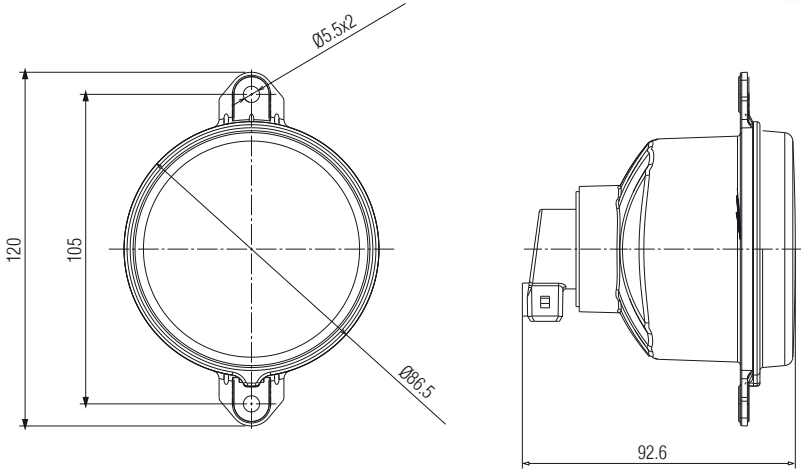

Turuncu
Amber

Naturel
Natural

Ø70 Ön Sinyal Lambası

Ø70 Front Signal Lamp

Araç Ön Aydınlatma / Vehicle Front Lighting
Ece onaylı / Ece Homologated

Ürün No Product No	Servis No (Ampülsüz) Service No (Without Bulb)	Volt Voltage	Lens Tipi Lens Type	Ampul Bulb	Araç Soket Vehicle Socket	Lot (Adet/Piece)
12824F	12824E	12 V	Naturel (Natural)	PY21W	TYCO (AMP) 282762 - 1	24
12830F	12830E	24 V				24
12827F	12827E	12 V	Turuncu (Amber)	P21W		24
12831F	12831E	24 V				24