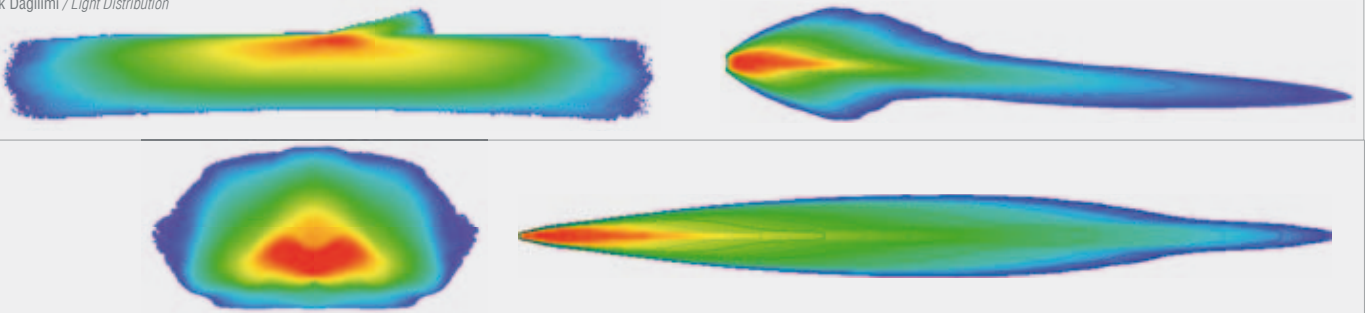

## Bi-Halogen Kısa + Uzun Hüzme Far

*Bi-Halogen  
Low + High Beam Lamp*

Araç ön aydınlatma / Vehicle Front Lighting  
Ece onaylı / Ece Homologated

Işık Dağılımı / Light Distribution

Ürün No Product No	Servis No (Ampülsüz) Service No (Without Bulb)	Volt Voltage	Ayar Tipi Adjustment Type	Cam Tipi Glass Type	Ampul Bulb	Araç Soket Vehicle Socket	Lot (Adet/Piece)
14247F	14247E	24 V	Manuel (Manual)	Çizgisiz (Without Stripe)	H7 / 70W	DELPHI 12059180	20
14248F (RHD)	14248E (RHD)						20
14249F	14249E		Ayar Motorlu (With Leveling Acuator)			TYCO (AMP) 282080-1	20
14250F (RHD)	14250E (RHD)						20