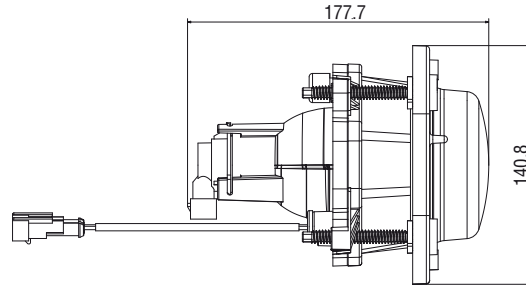

Yeni
New

Bi-Halogen Kısa + Uzun Hüzme Far

*Bi-Halogen
Low + High Beam Lamp*

Araç ön aydınlatma / Vehicle Front Lighting
Ece onaylı / Ece Homologated

Işık Dağılımı / Light Distribution

Ürün No Product No	Servis No (Ampülsüz) Service No (Without Bulb)	Volt Voltage	Ayar Tipi Adjustment Type	Cam Tipi Glass Type	Ampul Bulb	Araç Soket Vehicle Socket	Lot (Adet/Piece)
14247F	14247E	24 V	Manuel (Manual)	Çizgisiz (Without Stripe)	H7 / 70W	DELPHI 12059180	20
14248F (RHD)	14248E (RHD)						20
14249F	14249E		Ayar Motorlu (With Leveling Acuator)			TYCO (AMP) 282080-1	20
14250F (RHD)	14250E (RHD)						20