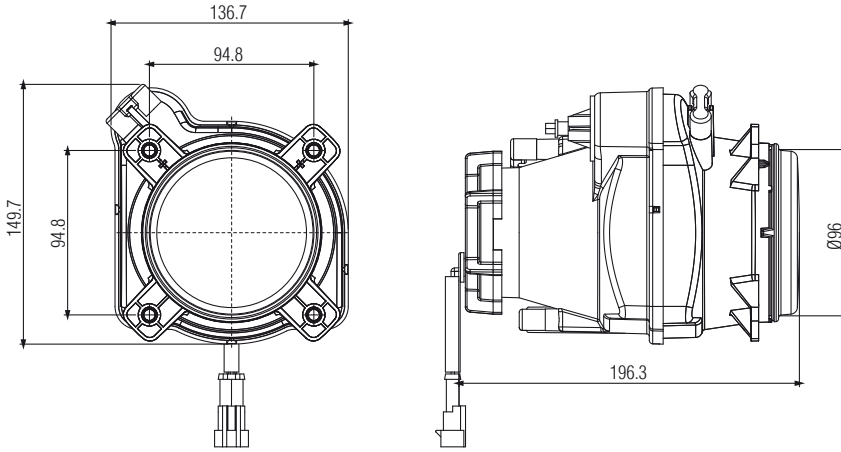

Cadface® Merceklı Kısa Hüzme Far + Pozisyon (Ledli)

Projected Low Beam + Positioning (With Led)

Araç ön aydınlatma / Vehicle Front Lighting
Ece onaylı / Ece Homologated

Ürün No Product No	Servis No (Ampülsüz) Service No (Without Bulb)	Volt Voltage	Ayar Tipi Adjustment Type	Lens Tipi Lens Type	Ampul Bulb	Araç Soket Vehicle Socket	Lot (Adet/Piece)
12599F	12599E	12 V	Manuel (Manual)	PC Lens (PC Lens)	H1 / 55W LED	TYCO (AMP) 282080 - 1	14
12601F	12601E	12 V	Ayar Motorlu (With Leveling Actuator)				14