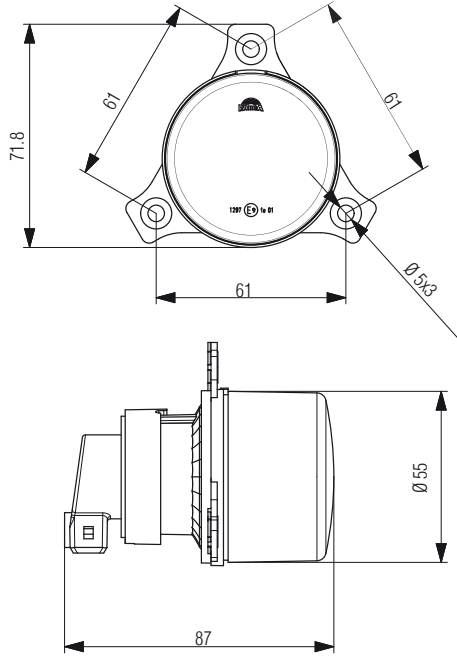

Araç Arka Aydınlatma / Vehicle Rear Lighting
Ece onaylı / Ece Homologated