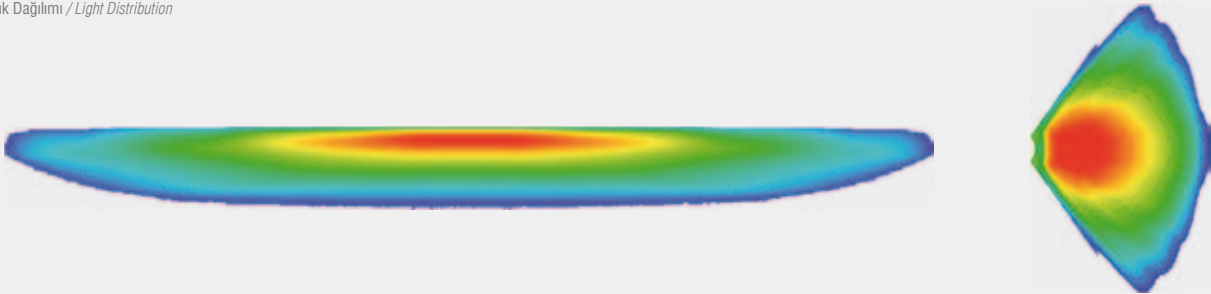

Işık Dağılımı / Light Distribution