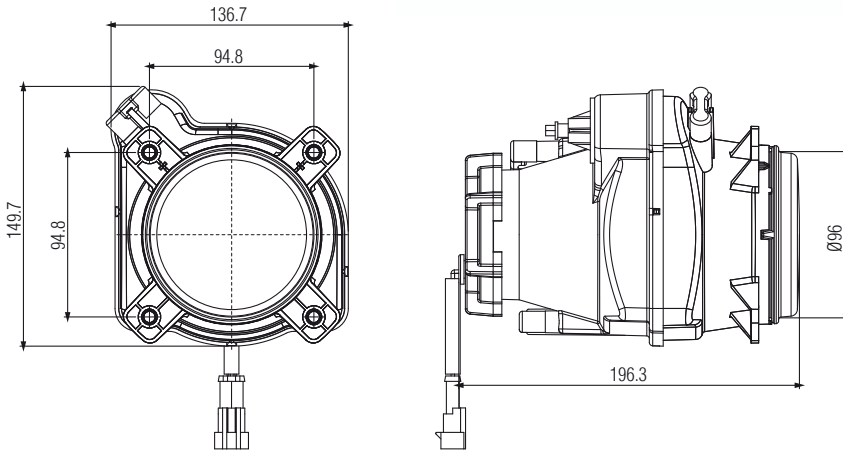

Cadface® Merceкли Kısa Hüzme Far + Pozisyon (Ledli)

*Projected Low Beam +
Positioning (With Led)*

Araç ön aydınlatma / Vehicle Front Lighting
Ece onaylı / Ece Homologated

Ürün No Product No	Servis No (Ampülsüz) Service No (Without Bulb)	Volt Voltage	Ayar Tipi Adjustment Type	Cam Tipi Glass Type	Ampul Bulb	Araç Soket Vehicle Socket	Lot (Adet/Piece)
13569F	13569E	12 V	Manuel (Manual)	Çizgisiz (Without Stripe)	H1 / 55W LED	TYCO (AMP) 282080-1	14
13571F	13571E	24 V			H1 / 70W LED		14
13570F	13570E	12 V	Ayar Motorlu (With Leveling Acuator)		H1 / 55W LED		14
13572F	13572E	24 V			H1 / 70W LED		14