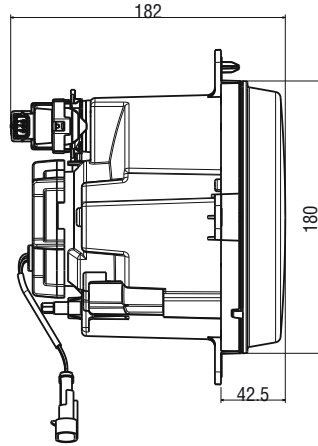

Araç ön aydınlatma / Vehicle Front Lighting
Ece onaylı / Ece Homologated