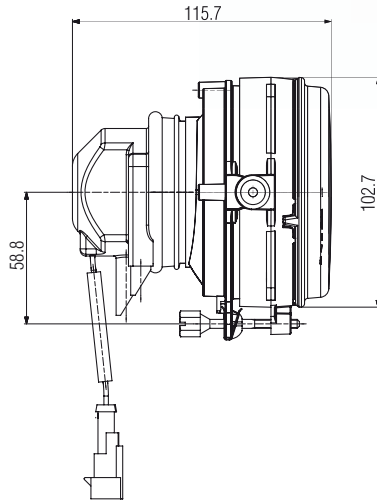

Araç ön aydınlatma / Vehicle Front Lighting
Ece onaylı / Ece Homologated