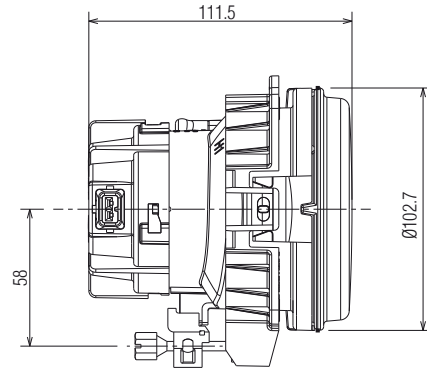

Yeni Cadface Sis Farı

New Cadface Fog Lamp

Araç ön aydınlatma / Vehicle Front Lighting
Ece onaylı / Ece Homologated

Ürün No Product No	Servis No (Ampülsüz) Service No (Without Bulb)	Volt Voltage	Cam Tipi Glass Type	Ampul Bulb	Araç Soket Vehicle Socket	Lot (Adet/Piece)
13177F	13177E	12 V	Çizgisiz (Without Stripe)	H1 / 55W	TYCO (AMP) 282762-1	30
12938F	12938E	24 V		H1 / 70W		30