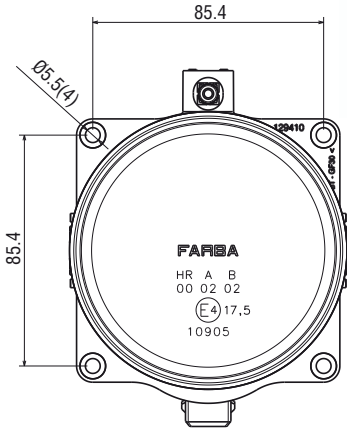

Yeni Cadface Spot Uzun Hüzme + Park (Pozisyon) Far

*New Cadface Spot
High Beam +
Park (Positioning) Lamp*

Araç ön aydınlatma / Vehicle Front Lighting
Ece onaylı / Ece Homologated

Işık Dağılımı / Light Distribution

Ürün No Product No	Servis No (Ampülsüz) Service No (Without Bulb)	Volt Voltage	Cam Tipi Glass Type	Ampul Bulb	Araç Soket Vehicle Socket	Lot (Adet/Piece)
13114F	13114E	12 V	Çizgisiz (Without Stripe)	H1 / 55W / W5W	TYCO (AMP) 282762-1	30
12939F	12939E	24 V		H1 / 70W / W5W		30